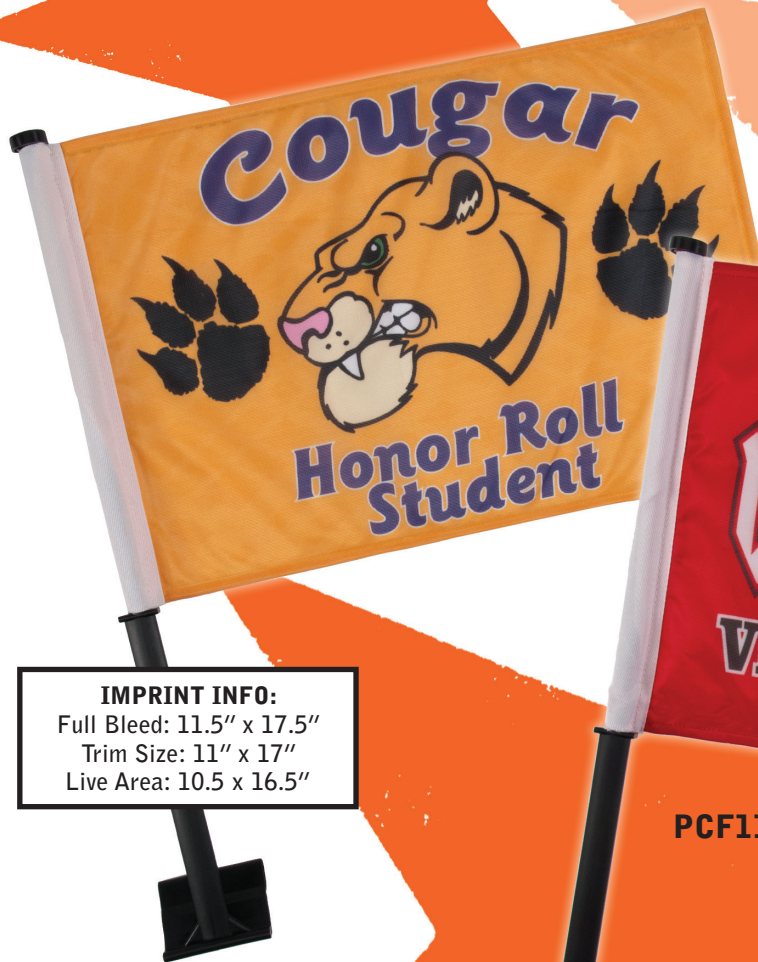

# CAR FLAGS

- FULL-COLOR 2 SIDED IMPRINT!
- NO ADDITIONAL COLOR OR SECOND SIDE CHARGES!
- LOW MINIMUMS!

**IMPRINT INFO:**  
 Full Bleed: 11.5" x 17.5"  
 Trim Size: 11" x 17"  
 Live Area: 10.5 x 16.5"

**PCF1115 - 11"x 15"**  
 Car Flag

Made of durable 2 ply polyester fabric and imprinted with a full color imprint on two sides, these 11 by 15 inch Car Flags are double sewn for extra strength and come attached to a black, heavy duty 19.5" pole. They attach securely to a closed vehicle window.

## FEATURES AND OPTIONS:

- Made of 2 ply knit durable polyester.
- Full color imprint with no extra color charges.
- Attaches securely to closed vehicle window.
- Same or different imprint on each side.
- Double sewn for strength and durability.
- Heavy duty plastic 19.5" black pole.
- Made in the USA.